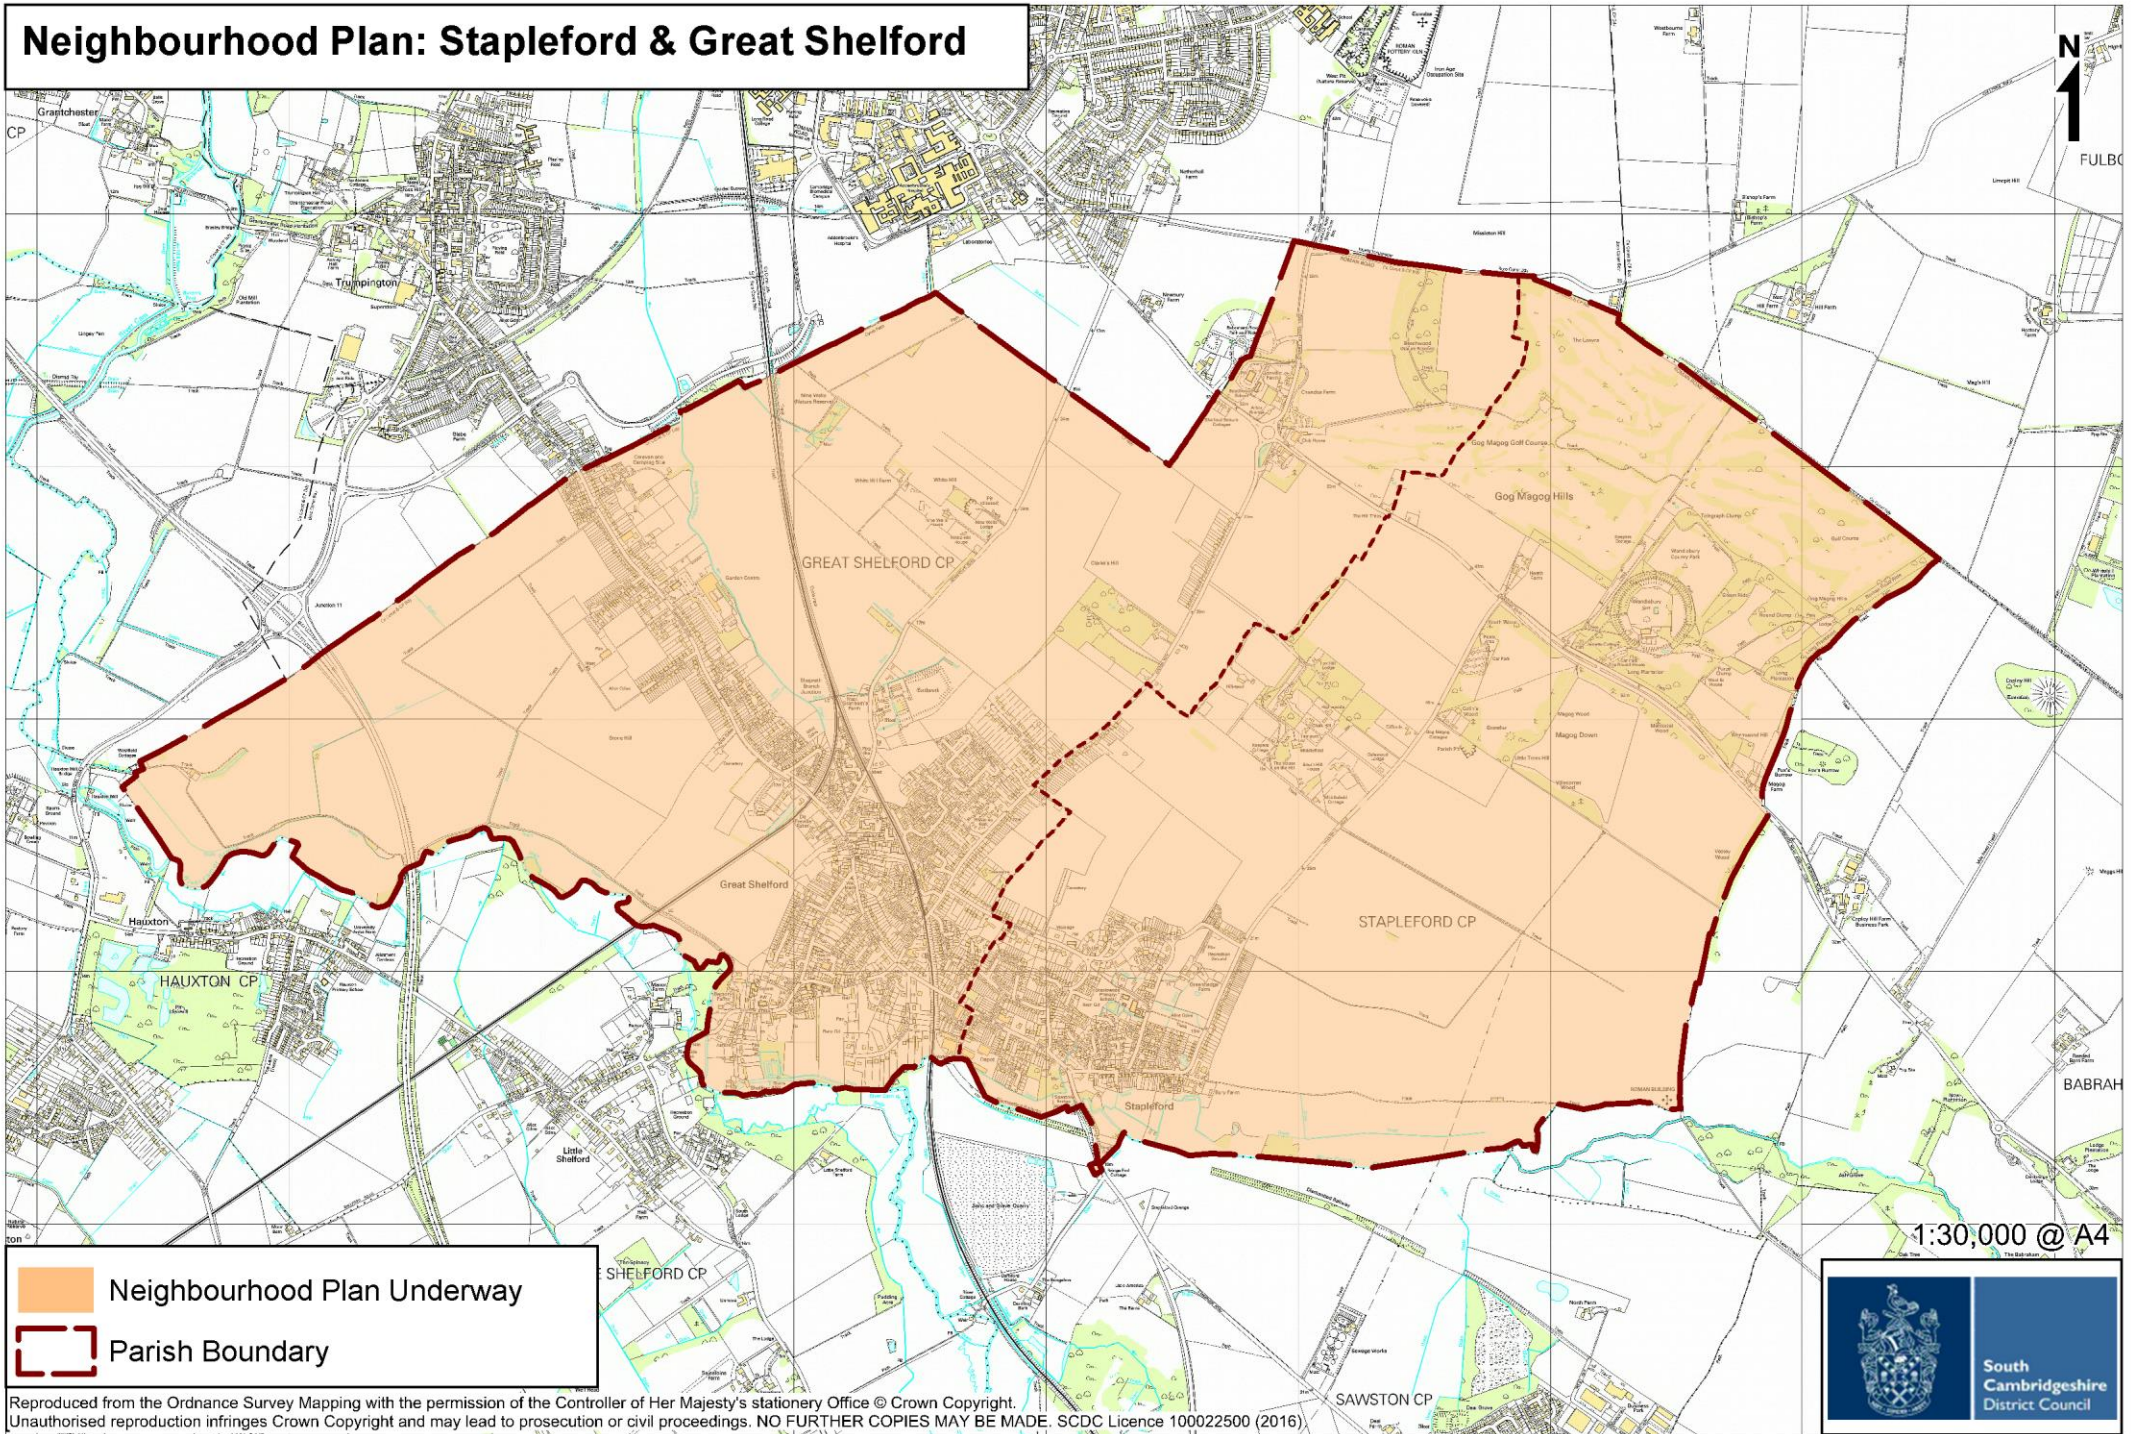

Neighbourhood Plan: Stapleford & Great Shelford

- Neighbourhood Plan Underway
- Parish Boundary

Reproduced from the Ordnance Survey Mapping with the permission of the Controller of Her Majesty's Stationery Office © Crown Copyright. Unauthorised reproduction infringes Crown Copyright and may lead to prosecution or civil proceedings. NO FURTHER COPIES MAY BE MADE. SCDC Licence 100022500 (2016)